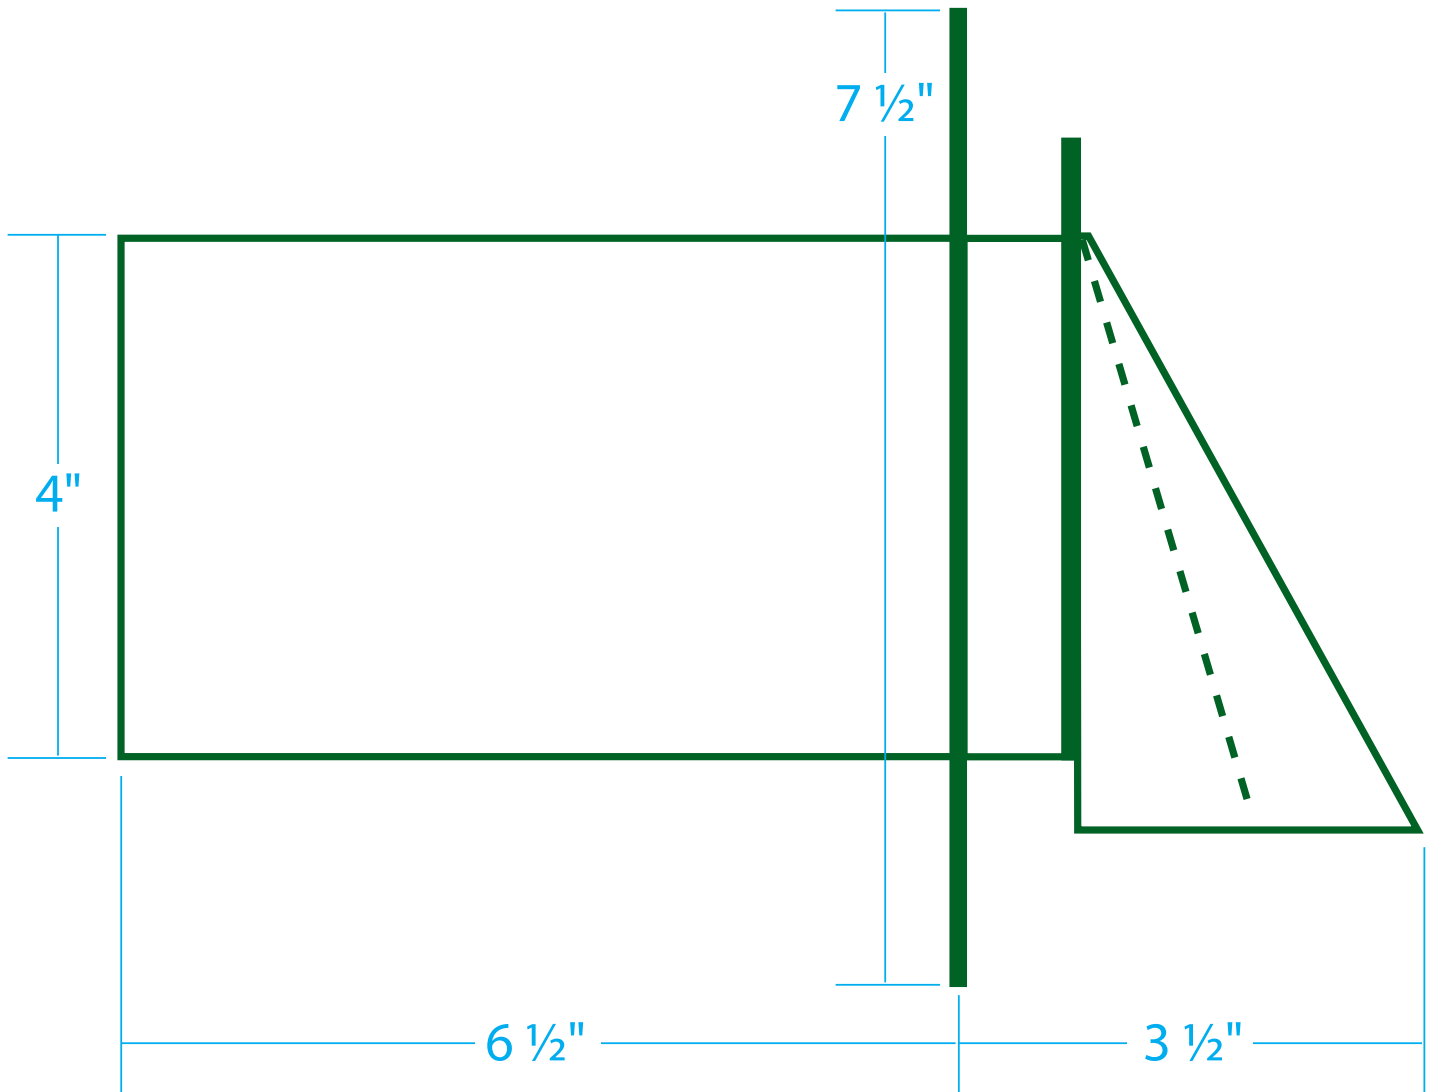

CONSTRUCTION METALS INC.

A GIBRALTAR INDUSTRIES COMPANY 

Part#: DV4
Desc: 4 in. Dryer Vent

QTY: 14

1 2 3 4 5 6 7 8 9 10 11 12 13 14