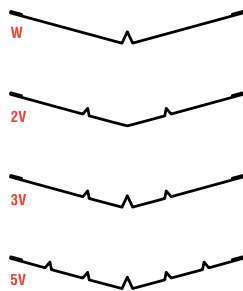

**RAIN DIVERTER** 6 foot lengths. Pack Quantity: 20 Pieces.

Size: A x B x C	28 Gauge Galvanized			
0.5 in. x 1.5 in. x 4 in.	RD672G	-	-	-

**WATER TABLE** 10 foot lengths. Pack Quantity: 10 Pieces.

Size: A x B x C	28 Ga. Galvanized	16 oz. Copper	Bonderized		
2 in. x 1.5 in. x 0.5 in.	WT22G	WT22CPR	WT22B	-	-

**WINDOW FLASHING** Pack Quantity: 10 Pieces.

Size: A x B x C	28 Ga. Galvanized - 8 ft	28 Ga. Galvanized - 10 ft		
1.375 in. x 1.25 in. x 0.25 in.	FLGAWF	FLGAWF-10	-	-

**TERMITE SHIELD** 28 Gauge Galvanized Steel

Description	Gauge	Galvanized	Painted		
18 in. "W" Valley	28	V18G	V18[color]	-	-
24 in. "W" Valley	28	V24G	V24[color]	-	-
24 in. 2V "W" Valley	26	V24G-2V-26	-	-	-
24 in. 3V "W" Valley	26	V24G-3V-26	-	-	-
24 in. No Hem "W" Valley	28	NHV24G	NHV24[color]	-	-
24 in. No Hem 5V "W" Valley	28	NHV24G-5V	NHV24[color]-5V	-	-
18 in. "W" Valley	26	V18G-26	V18[color]-26	-	-
24 in. "W" Valley	26	V24G-26	V24[color]-26	-	-
24 in. 3V "W" Valley	26	V24G-3V-26	-	-	-
24 in. 5V "W" Valley	26	V24G-5V-26	V24[color]-5V-26	-	-
24 in. No Hem "W" Valley	26	NHV24G-26	NHV24[color]-26	-	-
24 in. No Hem "W" Valley	26	NHV24G-5V-26	NHV24[color]-5V-26	-	-