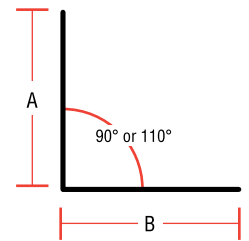

**L FLASHING** 10 foot lengths. Pack Quantity: 10 Pieces. Painted = 28 Gauge. Painted 26 Gauge available.

A x B	Bonderized	28 Ga. Galvanized	26 Ga. Galvanized	Black	Brown	Dark Brown	Royal Brown	16 oz. Copper	Gray	White
1 in. x 1.5 in.	-	LF115G	-	-	-	-	-	-	-	-
1 in. x 2 in.	-	LF12G	-	-	-	-	-	-	-	-
1 in. x 3 in.	-	LF13G	-	-	-	-	-	-	-	-
1 in. x 3 in. 110°	-	-	-	LF13BL-110	-	LF13BRW-110	-	-	LF13GR-110	LF13WH-110
1 in. x 4 in.	-	LF14G	-	-	-	-	-	-	-	-
1 in. x 6 in.	-	LF16G	-	-	-	-	-	-	-	-
1 in. x 8 in.	-	-	LF18G-26	-	-	-	-	-	-	-
1.5 in. x 1.5 in.	-	LF15G	-	LF15BL	-	LF15BRW	-	-	LF15GR	LF15WH
2 in. x 2 in.	-	LF22G	-	-	LF22BR	LF22BRW	-	-	-	LF22WH
2 in. x 3 in.	-	LF23G	-	-	-	LF23BRW	-	-	-	-
2 in. x 4 in.	-	LF24G	LF24G-26	-	-	-	-	-	-	-
2 in. x 6 in.	-	LF26G	-	-	-	-	-	-	-	-
3 in. x 3 in.	LF33B	LF33G	LF33G-26	-	-	-	-	-	-	-
3 in. x 4 in.	-	LF34G	LF34G-26	-	-	-	-	-	-	-
3 in. x 5 in.	-	LF35G	LF35G-26	-	-	-	-	-	-	-
4 in. x 4 in.	-	LF44G	LF44G-26	LF44BL-i	LF44BR	LF44BRW	LF44BRU-i	-	LF44GR	LF44WH
4 in. x 5 in.	-	LF45G	LF45G-26	-	-	-	LF45BRU-26	-	-	-
4 in. x 6 in.	-	LF46G	LF46G-26	-	LF46BR	-	-	LF46CPR	-	LF46WH
5 in. x 6 in.	-	LF56G	LF56G-26	-	-	-	-	-	-	-
6 in. x 6 in.	-	LF66G	LF66G-26	-	-	-	LF66BRU-26 LF66-BRU-i	-	-	-

i = Color inside

**SADDLE STOCK** 10 foot lengths. Pack Quantity: 26 Gauge painted available.

Size: A x B	28 Ga. Galvanized	26 Ga. Galvanized	28 Ga. Black	26 Ga. Black	28 Ga. Dark Brown	26 Ga. Dark Brown
4 in. x 14 in.	SS414G	SS414G-26	-	-	-	-
5 in. x 13 in.	-	-	SS513BL	SS513BL-26	SS513BRW	SS513BRW-26
5 in. x 19 in.	-	SS519G-26	-	-	-	-
6 in. x 14 in.	SS614G	SS614G-26	-	-	-	-