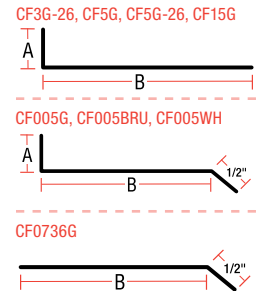

i = Color inside

**SADDLE STOCK** 10 foot lengths. Pack Quantity: 26 Gauge painted available.

Size: A x B	28 Ga. Galvanized	26 Ga. Galvanized	28 Ga. Black	26 Ga. Black	28 Ga. Dark Brown	26 Ga. Dark Brown
4 in. x 14 in.	SS414G	SS414G-26	-	-	-	-
5 in. x 13 in.	-	-	SS513BL	SS513BL-26	SS513BRW	SS513BRW-26
5 in. x 19 in.	-	SS519G-26	-	-	-	-
6 in. x 14 in.	SS614G	SS614G-26	-	-	-	-

**COUNTER FLASHING** 10 foot lengths. Pack Quantity: 10 Pieces. 26 Gauge painted available.

Size: A x B	28 Ga. Galvanized	26 Ga. Galvanized	28 Ga. Brown	28 Ga. White	-	-
0.5 in. x 2.5 in.	CF2G	-	-	-	-	-
0.5 in. x 3.5 in.	-	CF3G-26	-	-	-	-
0.5 in. x 4 in.	CF005G	-	CF005BRU	CF005WH	-	-
0.5 in. x 5 in.	CF05G	CF5G-26	-	-	-	-
0.0 in. x 6.5 in.	CF0736G (length = 3 ft)	-	-	-	-	-
0.5 in. x 8 in.	-	CF8G-26	-	-	-	-
1 in. x 5 in.	CF15G	-	-	-	-	-