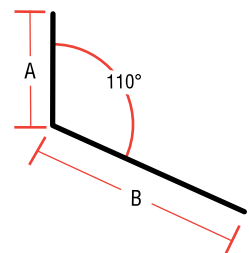

ROOF-TO-WALL 10 foot lengths. Pack Quantity: 10 Pieces. Painted = 28 Gauge. Painted 26 Gauge available.

A x B	28-Galv.	26-Galv.	Bond.	Black	D. Brown	Royal Brown	Charcoal	Copper	Gray	White
2 in. x 3 in.	RW23G	RW23G-26	-	-	-	-	-	-	-	-
2 in. x 4 in.	RW24G	RW24G-26	-	-	-	-	RW24CH	-	-	RW24WH
2 in. x 5 in.	-	RW25G-26	-	-	-	-	-	-	-	-
2 in. x 6 in.	RW26G-NK	RW26G-26-NK	-	-	-	-	-	-	-	-
3 in. x 5 in.	RW35G	RW35G-26	-	RW35BL	RW35BRW	-	-	-	RW35GR	RW35WH
4 in. x 4 in.	RW44G	RW44G-26	-	RW44BL-90*	RW44BRW-90*	-	-	-	-	-
4 in. x 5 in.	RW45G-120**	-	-	-	-	RW45BRU-120-26	-	-	-	-
5 in. x 5 in.	RW55G8-120†	-	-	-	-	-	-	-	-	-
2 in. x 6 in.	RW26G	RW26G-26	RW26B	-	-	-	RW26CH	-	-	-
4 in. x 6 in.	RW46G	RW46G-26	-	-	-	-	-	RW46CPR	-	-
5 in. x 6 in.	-	RW56G-26	-	-	-	-	-	-	-	-
6 in. x 6 in.	-	-	-	-	RW66BRW-90*	RW66BRU-120-26	-	-	-	-